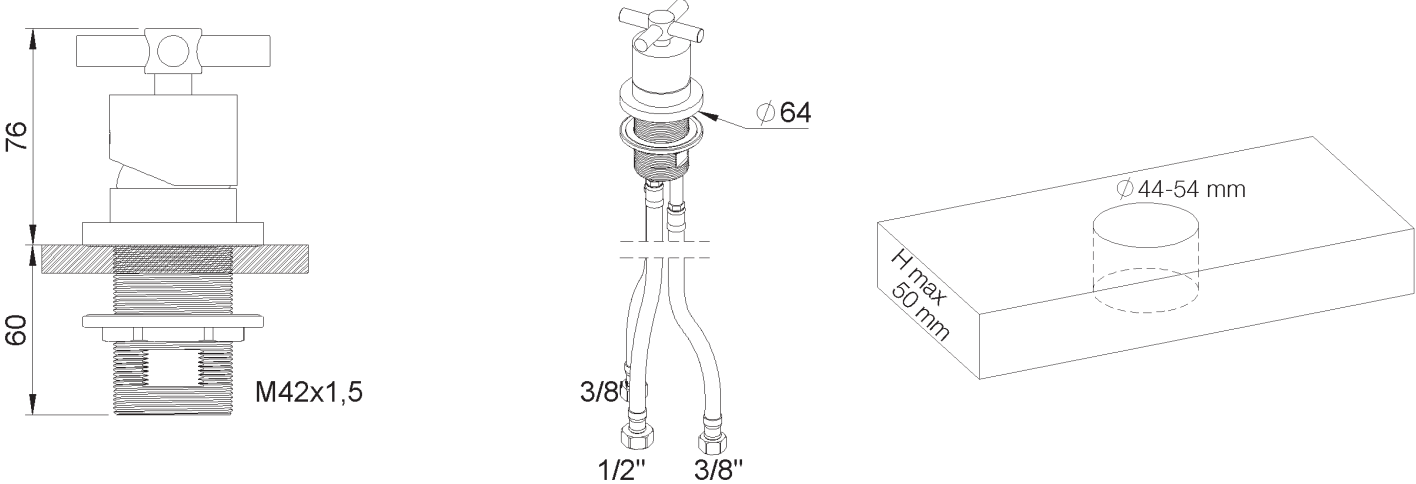

PRODUCT TECHNICAL SHEET			
Collection :	SULLY	Ref. :	4532.--.43

Mitigeur bain à poser
Ééngreeps badmengkraan op tafel
Rim-mounted single-lever bath mixer

Picture

Product details

Internal mechanism : Mixer ceramic cartridge (90°)

Technical drawing

RA0.V01